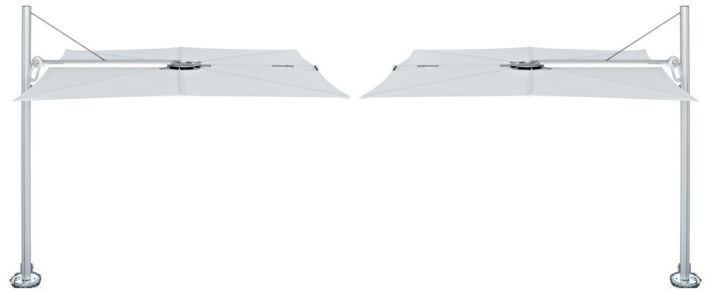

MODELS

Straight

Forward

Duo

Quattro

POSITIONS

COLORS

	Marble	Curacao	Mint	Blush	Pepper	Lichen	Adriatic	Storm	Flanelle	Black
SUNBRELLA										
SOLIDUM										
	Natural	Canvas	Grey	Taupe						

	A	B	C	D	E	F	G	J	I	M	M'	N	N'
	cm/ft	cm/ft	cm/ft	cm/ft	cm/ft	cm/ft	cm/ft	cm/ft	cm/ft	cm/ft	cm/ft	cm/ft	cm/ft
Spectra Duo	253/8' 4"	197/6' 6"	187/6' 2"	260/8' 7"	340/11' 2"	135/4' 5"	210/6' 10.7"	270/8' 10"	50/1' 7.7"	540/17' 9"	644/21' 2"	285/9' 4"	337/11' 1"
Spectra Multi	253/8' 4"	197/6' 6"	187/6' 2"	260/8' 7"	340/11' 2"	140/4' 7"	210/6' 10.7"	270/8' 10"	50/1' 7.7"	540/17' 9"	644/21' 2"	540/17' 9"	644/21' 2"
Opposite 250	295/9' 8"	200/6' 7"	185/6' 1"	260/8' 7"	270/8' 10"	110/3' 7"	240/7' 10.5"	260/8' 6.4"	90/2' 11.4"	560/18' 4.5"	n/a	250/8' 2"	370/12' 2"
Opposite 300	345/11' 4"	205/6' 9"	185/6' 1"	260/8' 7"	280/9' 2"	110/3' 7"	250/8' 2.4"	270/8' 10"	80/2' 7.5"	660/21' 7.8"	n/a	300/9' 10"	435/14' 3"

DIMENSIONS / MATERIALS SPIGOT

SINGLE

Material: Galvanised steel 8mm/0.3"

Geomet (marine grade)
coated steel 8mm/0.3"
Nylon 1mm/0.04"

DUO

MULTI

OPPOSITE

	A	B	C	D	E	F	G	H	I
	mm/inch	mm/inch	mm/inch	mm/inch	mm/inch	mm/inch	mm/inch	mm/inch	mm/inch
Straight/Forward	40/1.6"	40/1.6"	3/0.12"	215/8.5"	170/6.7"	11/0.43"	490/17.3"	-	-
Duo	40/1.6"	40/1.6"	3/0.12"	215/8.5"	170/6.7"	11/0.43"	490/17.3"	40/1.6"	45
Multi	40/1.6"	40/1.6"	3/0.12"	215/8.5"	170/6.7"	11/0.43"	490/17.3"	80/3.1"	45
Opposite	40/1.6"	40/1.6"	3/0.12"	215/8.5"	170/6.7"	11/0.43"	490/17.3"	80/3.1"	-

MATERIALS

FABRIC

Solidum – 100% Acryl 255 gr/m²

Sunbrella – 100% Acryl 260 gr/m²

More details – see spec sheet Fabrics

RIBS

Glass fiber ribs - Ø 16mm

POLE