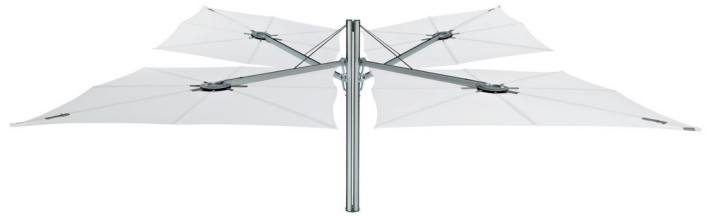

MODELS

Quattro

POSITIONS

COLORS

	Marble	Curacao	Mint	Blush	Pepper	Lichen	Adriatic	Storm	Flanelle	Black
SUNBRELLA										
SOLIDUM										
	Natural	Canvas	Grey	Taupe						

All colors of the Sunbrella fabric range furniture grade Solids' (no stripes or patterns) are available on special request with a minimum order quantity of 10 pcs. Contact Umbrosa for more information.