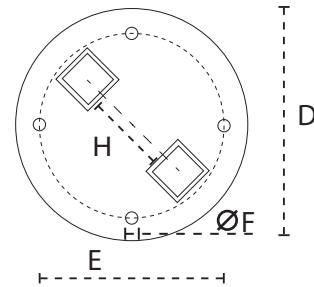

DIMENSIONS

STRAIGHT

FORWARD

		A	B	C	D	E	F	G	H	I	J	K	L
		cm/ft	cm/ft	cm/ft	cm/ft	cm/ft	cm/ft	cm/ft	cm/ft	cm/ft	cm/ft	cm/ft	cm/ft
Straight	2.5m/8' 2"	295/9' 8"	200/6' 7"	185/6' 1"	260/8' 7"	270/8' 10.3"	135/4' 5"	240/7' 10.5"	360/11' 10"	90/2' 11"	260/8' 7"	35/1' 1.8"	370/12' 2"
	3m/9' 10"	345/11' 4"	205/6' 9"	185/6' 1"	260/8' 7"	280/9' 2"	140/4' 7"	250/8' 2.4"	400/13' 2"	80/2' 8"	270/8' 10"	50/1' 7.7"	435/14' 3"
Forward	2.5m/8' 2"	330/10' 10"	195/6' 5"	180/5' 11"	255/8' 8"	270/8' 10.3"	135/4' 5"	305/10'	350/11' 6"	90/2' 11"	260/8' 7"	0/0"	370/12' 2"
	3 m/9' 10"	380/12' 6"	195/6' 5"	180/5' 11"	255/8' 8"	280/9' 2"	140/4' 7"	315/10' 4"	390/12' 10"	80/2' 8"	260/8' 7"	5/ 1.97"	435/14' 3"
Diamond	2.5m/8' 2"	405/13' 3"	195/6' 5"	180/5' 11"	260/8' 7"	340/11' 2"	120/3' 11"	340/11' 2"	435/14' 3"	50/8' 10"	270/8' 10"	0/0"	370/12' 2"

DIMENSIONS / MATERIALS SPIGOT

SINGLE

Material: Galvanised steel 8mm/0.3"

Geomet (marine grade)
coated steel 8mm/0.3"
Nylon 1mm/0.04"

DUO

MULTI

OPPOSITE

	A	B	C	D	E	F	G	H	I
	mm/inch	mm/inch	mm/inch	mm/inch	mm/inch	mm/inch	mm/inch	mm/inch	mm/inch
Straight/Forward	40/1.6"	40/1.6"	3/0.12"	215/8.5"	170/6.7"	11/0.43"	490/17.3"	-	-
Duo	40/1.6"	40/1.6"	3/0.12"	215/8.5"	170/6.7"	11/0.43"	490/17.3"	40/1.6"	45
Multi	40/1.6"	40/1.6"	3/0.12"	215/8.5"	170/6.7"	11/0.43"	490/17.3"	80/3.1"	45
Opposite	40/1.6"	40/1.6"	3/0.12"	215/8.5"	170/6.7"	11/0.43"	490/17.3"	80/3.1"	-