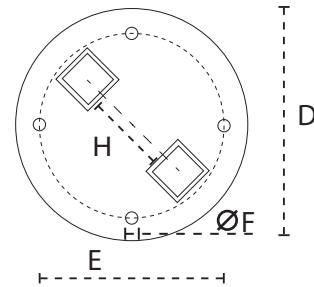

DIMENSIONS

STRAIGHT

FORWARD

		A	B	C	D	E	F	G	H	I	J	K	L
		cm/ft	cm/ft	cm/ft	cm/ft	cm/ft	cm/ft	cm/ft	cm/ft	cm/ft	cm/ft	cm/ft	cm/ft
Straight	2.5m/8' 2"	295/9' 8"	200/6' 7"	185/6' 1"	260/8' 7"	270/8' 10.3"	135/4' 5"	240/7' 10.5"	360/11' 10"	90/2' 11"	260/8' 7"	35/1' 1.8"	370/12' 2"
	3m/9' 10"	345/11' 4"	205/6' 9"	185/6' 1"	260/8' 7"	280/9' 2"	140/4' 7"	250/8' 2.4"	400/13' 2"	80/2' 8"	270/8' 10"	50/1' 7.7"	435/14' 3"
Forward	2.5m/8' 2"	330/10' 10"	195/6' 5"	180/5' 11"	255/8' 8"	270/8' 10.3"	135/4' 5"	305/10'	350/11' 6"	90/2' 11"	260/8' 7"	0/0"	370/12' 2"
	3 m/9' 10"	380/12' 6"	195/6' 5"	180/5' 11"	255/8' 8"	280/9' 2"	140/4' 7"	315/10' 4"	390/12' 10"	80/2' 8"	260/8' 7"	5/1' 9.7"	435/14' 3"

	A	B	C	D	E	F	G	J	I	M	M'	N	N'
	cm/ft	cm/ft	cm/ft	cm/ft	cm/ft	cm/ft	cm/ft	cm/ft	cm/ft	cm/ft	cm/ft	cm/ft	cm/ft
Spectra Duo	253/8' 4"	197/6' 6"	187/6' 2"	260/8' 7"	340/11' 2"	135/4' 5"	210/6' 10.7"	270/8' 10"	50/1' 7.7"	540/17' 9"	644/21' 2"	285/9' 4"	337/11' 1"
Spectra Multi	253/8' 4"	197/6' 6"	187/6' 2"	260/8' 7"	340/11' 2"	140/4' 7"	210/6' 10.7"	270/8' 10"	50/1' 7.7"	540/17' 9"	644/21' 2"	540/17' 9"	644/21' 2"
Opposite 250	295/9' 8"	200/6' 7"	185/6' 1"	260/8' 7"	270/8' 10"	110/3' 7"	240/7' 10.5"	260/8' 6.4"	90/2' 11.4"	560/18' 4.5"	n/a	250/8' 2"	370/12' 2"
Opposite 300	345/11' 4"	205/6' 9"	185/6' 1"	260/8' 7"	280/9' 2"	110/3' 7"	250/8' 2.4"	270/8' 10"	80/2' 7.5"	660/21' 7.8"	n/a	300/9' 10"	435/14' 3"

DIMENSIONS / MATERIALS SPIGOT

SINGLE

Material: Galvanised steel 8mm/0.3"

Geomet (marine grade)
coated steel 8mm/0.3"
Nylon 1mm/0.04"

DUO

MULTI

OPPOSITE

	A	B	C	D	E	F	G	H	I
	mm/inch	mm/inch	mm/inch	mm/inch	mm/inch	mm/inch	mm/inch	mm/inch	mm/inch
Straight/Forward	40/1.6"	40/1.6"	3/0.12"	215/8.5"	170/6.7"	11/0.43"	490/17.3"	-	-
Duo	40/1.6"	40/1.6"	3/0.12"	215/8.5"	170/6.7"	11/0.43"	490/17.3"	40/1.6"	45
Multi	40/1.6"	40/1.6"	3/0.12"	215/8.5"	170/6.7"	11/0.43"	490/17.3"	80/3.1"	45
Opposite	40/1.6"	40/1.6"	3/0.12"	215/8.5"	170/6.7"	11/0.43"	490/17.3"	80/3.1"	-