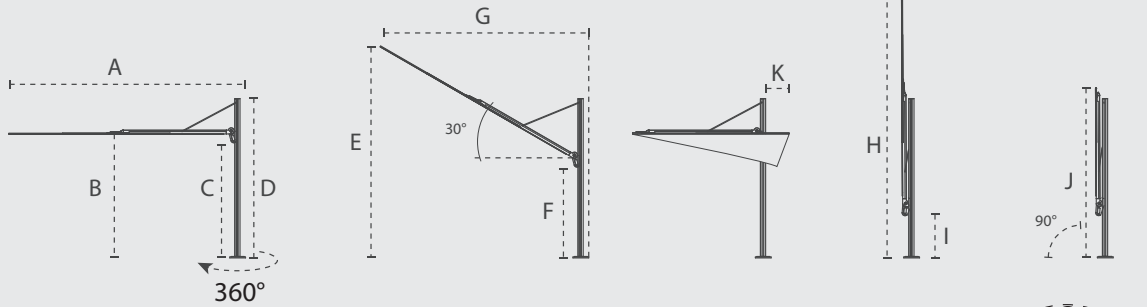

DIMENSIONS

STRAIGHT

FORWARD

		A	B	C	D	E	F	G	H	I	J	K	L
		cm/ft	cm/ft	cm/ft	cm/ft	cm/ft	cm/ft	cm/ft	cm/ft	cm/ft	cm/ft	cm/ft	cm/ft
Straight	2.5m/8' 2"	295/9' 8"	200/6' 7"	185/6' 1"	260/8' 7"	270/8' 10.3"	135/4' 5"	240/7' 10.5"	360/11' 10"	90/2' 11"	260/8' 7"	35/1' 1.8"	370/12' 2"
	3m/9' 10"	345/11' 4"	205/6' 9"	185/6' 1"	260/8' 7"	280/9' 2"	140/4' 7"	250/8' 2.4"	400/13' 2"	80/2' 8"	270/8' 10"	50/1' 7.7"	435/14' 3"
Forward	2.5m/8' 2"	330/10' 10"	195/6' 5"	180/5' 11"	255/8' 8"	270/8' 10.3"	135/4' 5"	305/10'	350/11' 6"	90/2' 11"	260/8' 7"	0/0"	370/12' 2"
	3 m/9' 10"	380/12' 6"	195/6' 5"	180/5' 11"	255/8' 8"	280/9' 2"	140/4' 7"	315/10' 4"	390/12' 10"	80/2' 8"	260/8' 7"	5/1' 9.7"	435/14' 3"

	A	B	C	D	E	F	G	J	I	M	M'	N	N'
	cm/ft	cm/ft	cm/ft	cm/ft	cm/ft	cm/ft	cm/ft	cm/ft	cm/ft	cm/ft	cm/ft	cm/ft	cm/ft
Spectra Duo	253/8' 4"	197/6' 6"	187/6' 2"	260/8' 7"	340/11' 2"	135/4' 5"	210/6' 10.7"	270/8' 10"	50/1' 7.7"	540/17' 9"	644/21' 2"	285/9' 4"	337/11' 1"
Spectra Multi	253/8' 4"	197/6' 6"	187/6' 2"	260/8' 7"	340/11' 2"	140/4' 7"	210/6' 10.7"	270/8' 10"	50/1' 7.7"	540/17' 9"	644/21' 2"	540/17' 9"	644/21' 2"
Opposite 250	295/9' 8"	200/6' 7"	185/6' 1"	260/8' 7"	270/8' 10"	110/3' 7"	240/7' 10.5"	260/8' 6.4"	90/2' 11.4"	560/18' 4.5"	n/a	250/8' 2"	370/12' 2"
Opposite 300	345/11' 4"	205/6' 9"	185/6' 1"	260/8' 7"	280/9' 2"	110/3' 7"	250/8' 2.4"	270/8' 10"	80/2' 7.5"	660/21' 7.8"	n/a	300/9' 10"	435/14' 3"

DIMENSIONS / MATERIALS SPIGOT

SINGLE

Material: Galvanised steel 8mm/0.3"

Geomet (marine grade)
coated steel 8mm/0.3"
Nylon 1mm/0.04"

DUO

MULTI

OPPOSITE

	A	B	C	D	E	F	G	H	I
	mm/inch	mm/inch	mm/inch	mm/inch	mm/inch	mm/inch	mm/inch	mm/inch	mm/inch
Straight/Forward	40/1.6"	40/1.6"	3/0.12"	215/8.5"	170/6.7"	11/0.43"	490/17.3"	-	-
Duo	40/1.6"	40/1.6"	3/0.12"	215/8.5"	170/6.7"	11/0.43"	490/17.3"	40/1.6"	45
Multi	40/1.6"	40/1.6"	3/0.12"	215/8.5"	170/6.7"	11/0.43"	490/17.3"	80/3.1"	45
Opposite	40/1.6"	40/1.6"	3/0.12"	215/8.5"	170/6.7"	11/0.43"	490/17.3"	80/3.1"	-