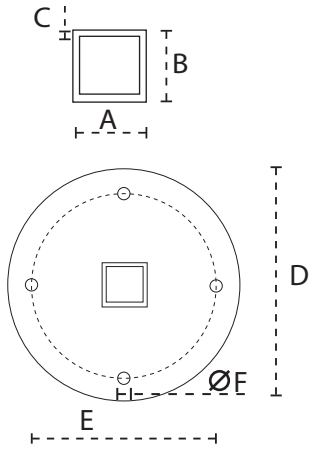

DIMENSIONS

STRAIGHT

FORWARD

		A	B	C	D	E	F	G	H	I	J	K	L
		cm/ft	cm/ft	cm/ft	cm/ft	cm/ft	cm/ft	cm/ft	cm/ft	cm/ft	cm/ft	cm/ft	cm/ft
Straight	2.5m/8' 2"	295/9' 8"	200/6' 7"	185/6' 1"	260/8' 7"	270/8' 10.3"	135/4' 5"	240/7' 10.5"	360/11' 10"	90/2' 11"	260/8' 7"	35/1' 1.8"	370/12' 2"
	3m/9' 10"	345/11' 4"	205/6' 9"	185/6' 1"	260/8' 7"	280/9' 2"	140/4' 7"	250/8' 2.4"	400/13' 2"	80/2' 8"	270/8' 10"	50/1' 7.7"	435/14' 3"
Forward	2.5m/8' 2"	330/10' 10"	195/6' 5"	180/5' 11"	255/8' 8"	270/8' 10.3"	135/4' 5"	305/10'	350/11' 6"	90/2' 11"	260/8' 7"	0/0"	370/12' 2"
	3 m/9' 10"	380/12' 6"	195/6' 5"	180/5' 11"	255/8' 8"	280/9' 2"	140/4' 7"	315/10' 4"	390/12' 10"	80/2' 8"	260/8' 7"	5/1' 9.7"	435/14' 3"

	A	B	C	D	E	F	G	J	I	M	M'	N	N'
	cm/ft	cm/ft	cm/ft	cm/ft	cm/ft	cm/ft	cm/ft	cm/ft	cm/ft	cm/ft	cm/ft	cm/ft	cm/ft
Spectra Duo	253/8' 4"	197/6' 6"	187/6' 2"	260/8' 7"	340/11' 2"	135/4' 5"	210/6' 10.7"	270/8' 10"	50/1' 7.7"	540/17' 9"	644/21' 2"	285/9' 4"	337/11' 1"
Spectra Multi	253/8' 4"	197/6' 6"	187/6' 2"	260/8' 7"	340/11' 2"	140/4' 7"	210/6' 10.7"	270/8' 10"	50/1' 7.7"	540/17' 9"	644/21' 2"	540/17' 9"	644/21' 2"
Opposite 250	295/9' 8"	200/6' 7"	185/6' 1"	260/8' 7"	270/8' 10"	110/3' 7"	240/7' 10.5"	260/8' 6.4"	90/2' 11.4"	560/18' 4.5"	n/a	250/8' 2"	370/12' 2"
Opposite 300	345/11' 4"	205/6' 9"	185/6' 1"	260/8' 7"	280/9' 2"	110/3' 7"	250/8' 2.4"	270/8' 10"	80/2' 7.5"	660/21' 7.8"	n/a	300/9' 10"	435/14' 3"

DIMENSIONS / MATERIALS SPIGOT

SINGLE

Material: Galvanised steel 8mm/0.3"

Geomet (marine grade)
coated steel 8mm/0.3"
Nylon 1mm/0.04"

DUO

MULTI

OPPOSITE

	A	B	C	D	E	F	G	H	I
	mm/inch	mm/inch	mm/inch	mm/inch	mm/inch	mm/inch	mm/inch	mm/inch	mm/inch
Straight/Forward	40/1.6"	40/1.6"	3/0.12"	215/8.5"	170/6.7"	11/0.43"	490/17.3"	-	-
Duo	40/1.6"	40/1.6"	3/0.12"	215/8.5"	170/6.7"	11/0.43"	490/17.3"	40/1.6"	45
Multi	40/1.6"	40/1.6"	3/0.12"	215/8.5"	170/6.7"	11/0.43"	490/17.3"	80/3.1"	45
Opposite	40/1.6"	40/1.6"	3/0.12"	215/8.5"	170/6.7"	11/0.43"	490/17.3"	80/3.1"	-