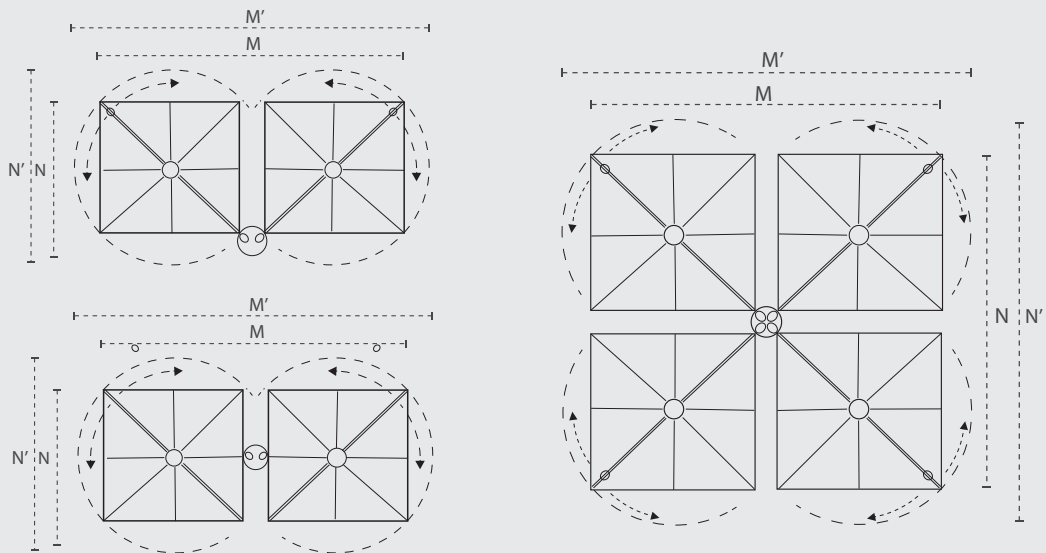

DIMENSIONS

STRAIGHT

FORWARD

		A	B	C	D	E	F	G	H	I	J	K	L
		cm/ft	cm/ft	cm/ft	cm/ft	cm/ft	cm/ft	cm/ft	cm/ft	cm/ft	cm/ft	cm/ft	cm/ft
Straight	2.5m/8' 2"	295/9' 8"	200/6' 7"	185/6' 1"	260/8' 7"	270/8' 10.3"	135/4' 5"	240/7' 10.5"	360/11' 10"	90/2' 11"	260/8' 7"	35/1' 1.8"	370/12' 2"
	3m/9' 10"	345/11' 4"	205/6' 9"	185/6' 1"	260/8' 7"	280/9' 2"	140/4' 7"	250/8' 2.4"	400/13' 2"	80/2' 8"	270/8' 10"	50/1' 7.7"	435/14' 3"
Forward	2.5m/8' 2"	330/10' 10"	195/6' 5"	180/5' 11"	255/8' 8"	270/8' 10.3"	135/4' 5"	305/10'	350/11' 6"	90/2' 11"	260/8' 7"	0/0"	370/12' 2"
	3 m/9' 10"	380/12' 6"	195/6' 5"	180/5' 11"	255/8' 8"	280/9' 2"	140/4' 7"	315/10' 4"	390/12' 10"	80/2' 8"	260/8' 7"	5/1' 9.7"	435/14' 3"

	A	B	C	D	E	F	G	J	I	M	M'	N	N'
	cm/ft	cm/ft	cm/ft	cm/ft	cm/ft	cm/ft	cm/ft	cm/ft	cm/ft	cm/ft	cm/ft	cm/ft	cm/ft
Spectra Duo	253/8' 4"	197/6' 6"	187/6' 2"	260/8' 7"	340/11' 2"	135/4' 5"	210/6' 10.7"	270/8' 10"	50/1' 7.7"	540/17' 9"	644/21' 2"	285/9' 4"	337/11' 1"
Spectra Multi	253/8' 4"	197/6' 6"	187/6' 2"	260/8' 7"	340/11' 2"	140/4' 7"	210/6' 10.7"	270/8' 10"	50/1' 7.7"	540/17' 9"	644/21' 2"	540/17' 9"	644/21' 2"
Opposite 250	295/9' 8"	200/6' 7"	185/6' 1"	260/8' 7"	270/8' 10"	110/3' 7"	240/7' 10.5"	260/8' 6.4"	90/2' 11.4"	560/18' 4.5"	n/a	250/8' 2"	370/12' 2"
Opposite 300	345/11' 4"	205/6' 9"	185/6' 1"	260/8' 7"	280/9' 2"	110/3' 7"	250/8' 2.4"	270/8' 10"	80/2' 7.5"	660/21' 7.8"	n/a	300/9' 10"	435/14' 3"

DIMENSIONS / MATERIALS SPIGOT

SINGLE

Material: Galvanised steel 8mm/0.3"

Geomet (marine grade)
coated steel 8mm/0.3"
Nylon 1mm/0.04"

DUO

MULTI

OPPOSITE

	A	B	C	D	E	F	G	H	I
	mm/inch	mm/inch	mm/inch	mm/inch	mm/inch	mm/inch	mm/inch	mm/inch	mm/inch
Straight/Forward	40/1.6"	40/1.6"	3/0.12"	215/8.5"	170/6.7"	11/0.43"	490/17.3"	-	-
Duo	40/1.6"	40/1.6"	3/0.12"	215/8.5"	170/6.7"	11/0.43"	490/17.3"	40/1.6"	45
Multi	40/1.6"	40/1.6"	3/0.12"	215/8.5"	170/6.7"	11/0.43"	490/17.3"	80/3.1"	45
Opposite	40/1.6"	40/1.6"	3/0.12"	215/8.5"	170/6.7"	11/0.43"	490/17.3"	80/3.1"	-