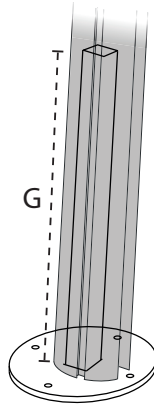

DIMENSIONS

STRAIGHT

FORWARD

		A	B	C	D	E	F	G	H	I	J	K	L
		cm/ft	cm/ft	cm/ft	cm/ft	cm/ft	cm/ft	cm/ft	cm/ft	cm/ft	cm/ft	cm/ft	cm/ft
Straight	2.5m/8' 2"	295/9' 8"	200/6' 7"	185/6' 1"	260/8' 7"	270/8' 10.3"	135/4' 5"	240/7' 10.5"	360/11' 10"	90/2' 11"	260/8' 7"	35/1' 1.8"	370/12' 2"
	3m/9' 10"	345/11' 4"	205/6' 9"	185/6' 1"	260/8' 7"	280/9' 2"	140/4' 7"	250/8' 2.4"	400/13' 2"	80/2' 8"	270/8' 10"	50/1' 7.7"	435/14' 3"
Forward	2.5m/8' 2"	330/10' 10"	195/6' 5"	180/5' 11"	255/8' 8"	270/8' 10.3"	135/4' 5"	305/10'	350/11' 6"	90/2' 11"	260/8' 7"	0/0"	370/12' 2"
	3 m/9' 10"	380/12' 6"	195/6' 5"	180/5' 11"	255/8' 8"	280/9' 2"	140/4' 7"	315/10' 4"	390/12' 10"	80/2' 8"	260/8' 7"	5/1' 9.7"	435/14' 3"

	A	B	C	D	E	F	G	J	I	M	M'	N	N'
	cm/ft	cm/ft	cm/ft	cm/ft	cm/ft	cm/ft	cm/ft	cm/ft	cm/ft	cm/ft	cm/ft	cm/ft	cm/ft
Spectra Duo	253/8' 4"	197/6' 6"	187/6' 2"	260/8' 7"	340/11' 2"	135/4' 5"	210/6' 10.7"	270/8' 10"	50/1' 7.7"	540/17' 9"	644/21' 2"	285/9' 4"	337/11' 1"
Spectra Multi	253/8' 4"	197/6' 6"	187/6' 2"	260/8' 7"	340/11' 2"	140/4' 7"	210/6' 10.7"	270/8' 10"	50/1' 7.7"	540/17' 9"	644/21' 2"	540/17' 9"	644/21' 2"
Opposite 250	295/9' 8"	200/6' 7"	185/6' 1"	260/8' 7"	270/8' 10"	110/3' 7"	240/7' 10.5"	260/8' 6.4"	90/2' 11.4"	560/18' 4.5"	n/a	250/8' 2"	370/12' 2"
Opposite 300	345/11' 4"	205/6' 9"	185/6' 1"	260/8' 7"	280/9' 2"	110/3' 7"	250/8' 2.4"	270/8' 10"	80/2' 7.5"	660/21' 7.8"	n/a	300/9' 10"	435/14' 3"

DIMENSIONS / MATERIALS SPIGOT

SINGLE

Material: Galvanised steel 8mm/0.3"

Geomet (marine grade)
coated steel 8mm/0.3"
Nylon 1mm/0.04"

DUO

MULTI

OPPOSITE

	A	B	C	D	E	F	G	H	I
	mm/inch	mm/inch	mm/inch	mm/inch	mm/inch	mm/inch	mm/inch	mm/inch	mm/inch
Straight/Forward	40/1.6"	40/1.6"	3/0.12"	215/8.5"	170/6.7"	11/0.43"	490/17.3"	-	-
Duo	40/1.6"	40/1.6"	3/0.12"	215/8.5"	170/6.7"	11/0.43"	490/17.3"	40/1.6"	45
Multi	40/1.6"	40/1.6"	3/0.12"	215/8.5"	170/6.7"	11/0.43"	490/17.3"	80/3.1"	45
Opposite	40/1.6"	40/1.6"	3/0.12"	215/8.5"	170/6.7"	11/0.43"	490/17.3"	80/3.1"	-