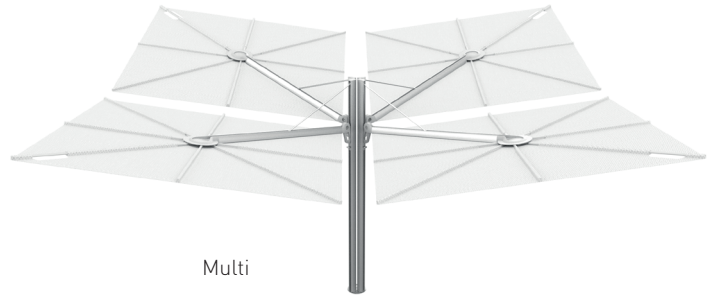

MODELS

Straight

Forward

Opposite

Duo

Multi

POSITIONS

COLORS

	A	B	C	D	E	F	G	J	I	M	M'	N	N'
	cm/ft	cm/ft	cm/ft	cm/ft	cm/ft	cm/ft	cm/ft	cm/ft	cm/ft	cm/ft	cm/ft	cm/ft	cm/ft
Spectra Duo	253/8' 4"	197/6' 6"	187/6' 2"	260/8' 7"	340/11' 2"	135/4' 5"	210/6' 10.7"	270/8' 10"	50/1' 7.7"	540/17' 9"	644/21' 2"	285/9' 4"	337/11' 1"
Spectra Multi	253/8' 4"	197/6' 6"	187/6' 2"	260/8' 7"	340/11' 2"	140/4' 7"	210/6' 10.7"	270/8' 10"	50/1' 7.7"	540/17' 9"	644/21' 2"	540/17' 9"	644/21' 2"
Opposite 250	295/9' 8"	200/6' 7"	185/6' 1"	260/8' 7"	270/8' 10"	110/3' 7"	240/7' 10.5"	260/8' 6.4"	90/2' 11.4"	560/18' 4.5"	n/a	250/8' 2"	370/12' 2"
Opposite 300	345/11' 4"	205/6' 9"	185/6' 1"	260/8' 7"	280/9' 2"	110/3' 7"	250/8' 2.4"	270/8' 10"	80/2' 7.5"	660/21' 7.8"	n/a	300/9' 10"	435/14' 3"

DIMENSIONS / MATERIALS SPIGOT

SINGLE

Material: Galvanised steel 8mm/0.3"

Geomet (marine grade)
coated steel 8mm/0.3"
Nylon 1mm/0.04"

DUO

MULTI

OPPOSITE

	A	B	C	D	E	F	G	H	I
	mm/inch	mm/inch	mm/inch	mm/inch	mm/inch	mm/inch	mm/inch	mm/inch	mm/inch
Straight/Forward	40/1.6"	40/1.6"	3/0.12"	215/8.5"	170/6.7"	11/0.43"	490/17.3"	-	-
Duo	40/1.6"	40/1.6"	3/0.12"	215/8.5"	170/6.7"	11/0.43"	490/17.3"	40/1.6"	45
Multi	40/1.6"	40/1.6"	3/0.12"	215/8.5"	170/6.7"	11/0.43"	490/17.3"	80/3.1"	45
Opposite	40/1.6"	40/1.6"	3/0.12"	215/8.5"	170/6.7"	11/0.43"	490/17.3"	80/3.1"	-