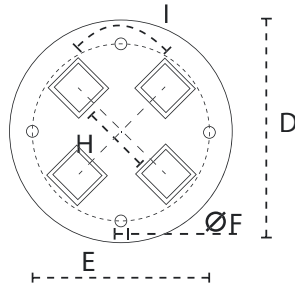

DIMENSIONS

STRAIGHT

FORWARD

		A	B	C	D	E	F	G	H	I	J	K	L
		cm/ft	cm/ft	cm/ft	cm/ft	cm/ft	cm/ft	cm/ft	cm/ft	cm/ft	cm/ft	cm/ft	cm/ft
Straight	2.5m/8' 2"	295/9' 8"	200/6' 7"	185/6' 1"	260/8' 7"	270/8' 10.3"	135/4' 5"	240/7' 10.5"	360/11' 10"	90/2' 11"	260/8' 7"	35/1' 1.8"	370/12' 2"
	3m/9' 10"	345/11' 4"	205/6' 9"	185/6' 1"	260/8' 7"	280/9' 2"	140/4' 7"	250/8' 2.4"	400/13' 2"	80/2' 8"	270/8' 10"	50/1' 7.7"	435/14' 3"
Forward	2.5m/8' 2"	330/10' 10"	195/6' 5"	180/5' 11"	255/8' 8"	270/8' 10.3"	135/4' 5"	305/10'	350/11' 6"	90/2' 11"	260/8' 7"	0/0"	370/12' 2"
	3 m/9' 10"	380/12' 6"	195/6' 5"	180/5' 11"	255/8' 8"	280/9' 2"	140/4' 7"	315/10' 4"	390/12' 10"	80/2' 8"	260/8' 7"	5/1' 9.7"	435/14' 3"

	A	B	C	D	E	F	G	J	I	M	M'	N	N'
	cm/ft	cm/ft	cm/ft	cm/ft	cm/ft	cm/ft	cm/ft	cm/ft	cm/ft	cm/ft	cm/ft	cm/ft	cm/ft
Spectra Duo	253/8' 4"	197/6' 6"	187/6' 2"	260/8' 7"	340/11' 2"	135/4' 5"	210/6' 10.7"	270/8' 10"	50/1' 7.7"	540/17' 9"	644/21' 2"	285/9' 4"	337/11' 1"
Spectra Multi	253/8' 4"	197/6' 6"	187/6' 2"	260/8' 7"	340/11' 2"	140/4' 7"	210/6' 10.7"	270/8' 10"	50/1' 7.7"	540/17' 9"	644/21' 2"	540/17' 9"	644/21' 2"
Opposite 250	295/9' 8"	200/6' 7"	185/6' 1"	260/8' 7"	270/8' 10"	110/3' 7"	240/7' 10.5"	260/8' 6.4"	90/2' 11.4"	560/18' 4.5"	n/a	250/8' 2"	370/12' 2"
Opposite 300	345/11' 4"	205/6' 9"	185/6' 1"	260/8' 7"	280/9' 2"	110/3' 7"	250/8' 2.4"	270/8' 10"	80/2' 7.5"	660/21' 7.8"	n/a	300/9' 10"	435/14' 3"

DIMENSIONS / MATERIALS SPIGOT

SINGLE

Material: Galvanised steel 8mm/0.3"

Geomet (marine grade)
coated steel 8mm/0.3"
Nylon 1mm/0.04"

DUO

MULTI

OPPOSITE

	A	B	C	D	E	F	G	H	I
	mm/inch	mm/inch	mm/inch	mm/inch	mm/inch	mm/inch	mm/inch	mm/inch	mm/inch
Straight/Forward	40/1.6"	40/1.6"	3/0.12"	215/8.5"	170/6.7"	11/0.43"	490/17.3"	-	-
Duo	40/1.6"	40/1.6"	3/0.12"	215/8.5"	170/6.7"	11/0.43"	490/17.3"	40/1.6"	45
Multi	40/1.6"	40/1.6"	3/0.12"	215/8.5"	170/6.7"	11/0.43"	490/17.3"	80/3.1"	45
Opposite	40/1.6"	40/1.6"	3/0.12"	215/8.5"	170/6.7"	11/0.43"	490/17.3"	80/3.1"	-