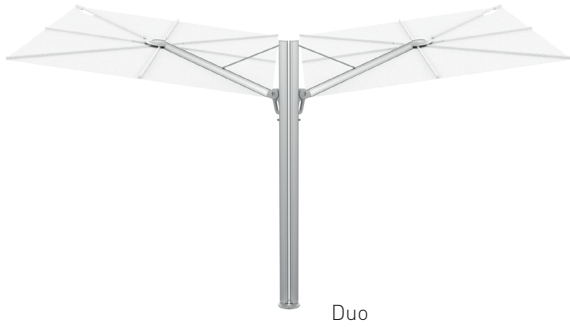

MODELS

Straight

Forward

Opposite

Duo

Multi

POSITIONS

COLORS

	A	B	C	D	E	F	G	J	I	M	M'	N	N'
	cm/ft	cm/ft	cm/ft	cm/ft	cm/ft	cm/ft	cm/ft	cm/ft	cm/ft	cm/ft	cm/ft	cm/ft	cm/ft
Spectra Duo	253/8' 4"	197/6' 6"	187/6' 2"	260/8' 7"	340/11' 2"	135/4' 5"	210/6' 10.7"	270/8' 10"	50/1' 7.7"	540/17' 9"	644/21' 2"	285/9' 4"	337/11' 1"
Spectra Multi	253/8' 4"	197/6' 6"	187/6' 2"	260/8' 7"	340/11' 2"	140/4' 7"	210/6' 10.7"	270/8' 10"	50/1' 7.7"	540/17' 9"	644/21' 2"	540/17' 9"	644/21' 2"
Opposite 250	295/9' 8"	200/6' 7"	185/6' 1"	260/8' 7"	270/8' 10"	110/3' 7"	240/7' 10.5"	260/8' 6.4"	90/2' 11.4"	560/18' 4.5"	n/a	250/8' 2"	370/12' 2"
Opposite 300	345/11' 4"	205/6' 9"	185/6' 1"	260/8' 7"	280/9' 2"	110/3' 7"	250/8' 2.4"	270/8' 10"	80/2' 7.5"	660/21' 7.8"	n/a	300/9' 10"	435/14' 3"

DIMENSIONS / MATERIALS SPIGOT

SINGLE

Material: Galvanised steel 8mm/0.3"

Geomet (marine grade)
coated steel 8mm/0.3"
Nylon 1mm/0.04"

DUO

MULTI

OPPOSITE

	A	B	C	D	E	F	G	H	I
	mm/inch	mm/inch	mm/inch	mm/inch	mm/inch	mm/inch	mm/inch	mm/inch	mm/inch
Straight/Forward	40/1.6"	40/1.6"	3/0.12"	215/8.5"	170/6.7"	11/0.43"	490/17.3"	-	-
Duo	40/1.6"	40/1.6"	3/0.12"	215/8.5"	170/6.7"	11/0.43"	490/17.3"	40/1.6"	45
Multi	40/1.6"	40/1.6"	3/0.12"	215/8.5"	170/6.7"	11/0.43"	490/17.3"	80/3.1"	45
Opposite	40/1.6"	40/1.6"	3/0.12"	215/8.5"	170/6.7"	11/0.43"	490/17.3"	80/3.1"	-

RIBS

Glass fiber ribs - Ø 16mm

POLE

Naturally anodized aluminum.

Also available in

White (RAL 9016 TEC)
and Dusk (RAL 8022 TEC)

OTHER MATERIALS

Handle: casted aluminum, powder coated RAL 7047 TEC.