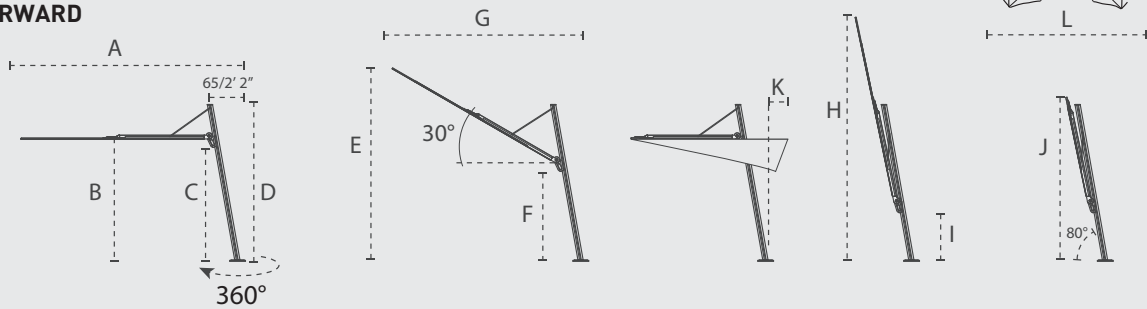

DIMENSIONS

STRAIGHT

FORWARD

		A	B	C	D	E	F	G	H	I	J	K	L
		cm/ft	cm/ft	cm/ft	cm/ft	cm/ft	cm/ft	cm/ft	cm/ft	cm/ft	cm/ft	cm/ft	cm/ft
Straight	2.5m/8' 2"	295/9' 8"	200/6' 7"	185/6' 1"	260/8' 7"	270/8' 10.3"	135/4' 5"	240/7' 10.5"	360/11' 10"	90/2' 11"	260/8' 7"	35/1' 1.8"	370/12' 2"
	3m/9' 10"	345/11' 4"	205/6' 9"	185/6' 1"	260/8' 7"	280/9' 2"	140/4' 7"	250/8' 2.4"	400/13' 2"	80/2' 8"	270/8' 10"	50/1' 7.7"	435/14' 3"
Forward	2.5m/8' 2"	330/10' 10"	195/6' 5"	180/5' 11"	255/8' 8"	270/8' 10.3"	135/4' 5"	305/10'	350/11' 6"	90/2' 11"	260/8' 7"	0/0"	370/12' 2"
	3 m/9' 10"	380/12' 6"	195/6' 5"	180/5' 11"	255/8' 8"	280/9' 2"	140/4' 7"	315/10' 4"	390/12' 10"	80/2' 8"	260/8' 7"	5/1' 9.7"	435/14' 3"

	A	B	C	D	E	F	G	J	I	M	M'	N	N'
	cm/ft	cm/ft	cm/ft	cm/ft	cm/ft	cm/ft	cm/ft	cm/ft	cm/ft	cm/ft	cm/ft	cm/ft	cm/ft
Spectra Duo	253/8' 4"	197/6' 6"	187/6' 2"	260/8' 7"	340/11' 2"	135/4' 5"	210/6' 10.7"	270/8' 10"	50/1' 7.7"	540/17' 9"	644/21' 2"	285/9' 4"	337/11' 1"
Spectra Multi	253/8' 4"	197/6' 6"	187/6' 2"	260/8' 7"	340/11' 2"	140/4' 7"	210/6' 10.7"	270/8' 10"	50/1' 7.7"	540/17' 9"	644/21' 2"	540/17' 9"	644/21' 2"
Opposite 250	295/9' 8"	200/6' 7"	185/6' 1"	260/8' 7"	270/8' 10"	110/3' 7"	240/7' 10.5"	260/8' 6.4"	90/2' 11.4"	560/18' 4.5"	n/a	250/8' 2"	370/12' 2"
Opposite 300	345/11' 4"	205/6' 9"	185/6' 1"	260/8' 7"	280/9' 2"	110/3' 7"	250/8' 2.4"	270/8' 10"	80/2' 7.5"	660/21' 7.8"	n/a	300/9' 10"	435/14' 3"

DIMENSIONS / MATERIALS SPIGOT

SINGLE

Material: Galvanised steel 8mm/0.3"

Geomet (marine grade)
coated steel 8mm/0.3"
Nylon 1mm/0.04"

DUO

MULTI

OPPOSITE

	A	B	C	D	E	F	G	H	I
	mm/inch	mm/inch	mm/inch	mm/inch	mm/inch	mm/inch	mm/inch	mm/inch	mm/inch
Straight/Forward	40/1.6"	40/1.6"	3/0.12"	215/8.5"	170/6.7"	11/0.43"	490/17.3"	-	-
Duo	40/1.6"	40/1.6"	3/0.12"	215/8.5"	170/6.7"	11/0.43"	490/17.3"	40/1.6"	45
Multi	40/1.6"	40/1.6"	3/0.12"	215/8.5"	170/6.7"	11/0.43"	490/17.3"	80/3.1"	45
Opposite	40/1.6"	40/1.6"	3/0.12"	215/8.5"	170/6.7"	11/0.43"	490/17.3"	80/3.1"	-