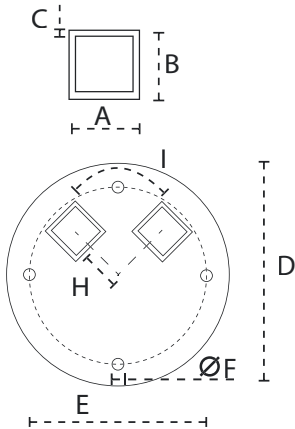

DIMENSIONS

STRAIGHT

FORWARD

		A	B	C	D	E	F	G	H	I	J	K	L
		cm/ft	cm/ft	cm/ft	cm/ft	cm/ft	cm/ft	cm/ft	cm/ft	cm/ft	cm/ft	cm/ft	cm/ft
Straight	2.5m/8' 2"	295/9' 8"	200/6' 7"	185/6' 1"	260/8' 7"	270/8' 10.3"	135/4' 5"	240/7' 10.5"	360/11' 10"	90/2' 11"	260/8' 7"	35/1' 1.8"	370/12' 2"
	3m/9' 10"	345/11' 4"	205/6' 9"	185/6' 1"	260/8' 7"	280/9' 2"	140/4' 7"	250/8' 2.4"	400/13' 2"	80/2' 8"	270/8' 10"	50/1' 7.7"	435/14' 3"
Forward	2.5m/8' 2"	330/10' 10"	195/6' 5"	180/5' 11"	255/8' 8"	270/8' 10.3"	135/4' 5"	305/10'	350/11' 6"	90/2' 11"	260/8' 7"	0/0"	370/12' 2"
	3 m/9' 10"	380/12' 6"	195/6' 5"	180/5' 11"	255/8' 8"	280/9' 2"	140/4' 7"	315/10' 4"	390/12' 10"	80/2' 8"	260/8' 7"	5/1' 9.7"	435/14' 3"

	A	B	C	D	E	F	G	J	I	M	M'	N	N'
	cm/ft	cm/ft	cm/ft	cm/ft	cm/ft	cm/ft	cm/ft	cm/ft	cm/ft	cm/ft	cm/ft	cm/ft	cm/ft
Spectra Duo	253/8' 4"	197/6' 6"	187/6' 2"	260/8' 7"	340/11' 2"	135/4' 5"	210/6' 10.7"	270/8' 10"	50/1' 7.7"	540/17' 9"	644/21' 2"	285/9' 4"	337/11' 1"
Spectra Multi	253/8' 4"	197/6' 6"	187/6' 2"	260/8' 7"	340/11' 2"	140/4' 7"	210/6' 10.7"	270/8' 10"	50/1' 7.7"	540/17' 9"	644/21' 2"	540/17' 9"	644/21' 2"
Opposite 250	295/9' 8"	200/6' 7"	185/6' 1"	260/8' 7"	270/8' 10"	110/3' 7"	240/7' 10.5"	260/8' 6.4"	90/2' 11.4"	560/18' 4.5"	n/a	250/8' 2"	370/12' 2"
Opposite 300	345/11' 4"	205/6' 9"	185/6' 1"	260/8' 7"	280/9' 2"	110/3' 7"	250/8' 2.4"	270/8' 10"	80/2' 7.5"	660/21' 7.8"	n/a	300/9' 10"	435/14' 3"

DIMENSIONS / MATERIALS SPIGOT

SINGLE

Material: Galvanised steel 8mm/0.3"

Geomet (marine grade)
coated steel 8mm/0.3"
Nylon 1mm/0.04"

DUO

MULTI

OPPOSITE

	A	B	C	D	E	F	G	H	I
	mm/inch	mm/inch	mm/inch	mm/inch	mm/inch	mm/inch	mm/inch	mm/inch	mm/inch
Straight/Forward	40/1.6"	40/1.6"	3/0.12"	215/8.5"	170/6.7"	11/0.43"	490/17.3"	-	-
Duo	40/1.6"	40/1.6"	3/0.12"	215/8.5"	170/6.7"	11/0.43"	490/17.3"	40/1.6"	45
Multi	40/1.6"	40/1.6"	3/0.12"	215/8.5"	170/6.7"	11/0.43"	490/17.3"	80/3.1"	45
Opposite	40/1.6"	40/1.6"	3/0.12"	215/8.5"	170/6.7"	11/0.43"	490/17.3"	80/3.1"	-