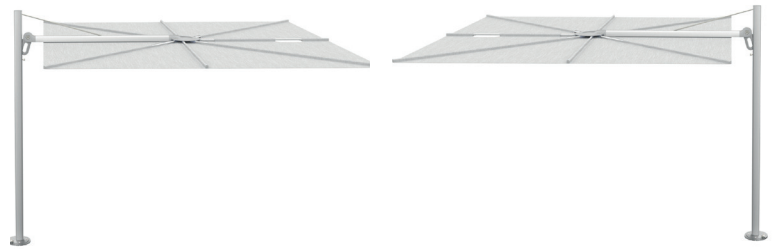

MODELS

Straight

Forward

Opposite

Duo

Multi

POSITIONS

COLORS

	Marble	Curacao	Mint	Blush	Pepper	Almond	Sand	Blue Storm	Flanelle	Black
SUNBRELLA										
SOLIDUM										
	Natural	Canvas	Grey	Taupe						

All colors of the Sunbrella fabric range furniture grade Solids' (no stripes or patterns) are available on special request with a minimum order quantity of 10 pcs. Contact Umbrosa for more information.

	A	B	C	D	E	F	G	J	I	M	M'	N	N'
	cm/ft	cm/ft	cm/ft	cm/ft	cm/ft	cm/ft	cm/ft	cm/ft	cm/ft	cm/ft	cm/ft	cm/ft	cm/ft
Spectra Duo	253/8' 4"	197/6' 6"	187/6' 2"	260/8' 7"	340/11' 2"	135/4' 5"	210/6' 10.7"	270/8' 10"	50/1' 7.7"	540/17' 9"	644/21' 2"	285/9' 4"	337/11' 1"
Spectra Multi	253/8' 4"	197/6' 6"	187/6' 2"	260/8' 7"	340/11' 2"	140/4' 7"	210/6' 10.7"	270/8' 10"	50/1' 7.7"	540/17' 9"	644/21' 2"	540/17' 9"	644/21' 2"
Opposite 250	295/9' 8"	200/6' 7"	185/6' 1"	260/8' 7"	270/8' 10"	110/3' 7"	240/7' 10.5"	260/8' 6.4"	90/2' 11.4"	560/18' 4.5"	n/a	250/8' 2"	370/12' 2"
Opposite 300	345/11' 4"	205/6' 9"	185/6' 1"	260/8' 7"	280/9' 2"	110/3' 7"	250/8' 2.4"	270/8' 10"	80/2' 7.5"	660/21' 7.8"	n/a	300/9' 10"	435/14' 3"

DIMENSIONS / MATERIALS SPIGOT

SINGLE

Material: Galvanised steel 8mm/0.3"

Geomet (marine grade)
coated steel 8mm/0.3"
Nylon 1mm/0.04"

DUO

MULTI

OPPOSITE

	A	B	C	D	E	F	G	H	I
	mm/inch	mm/inch	mm/inch	mm/inch	mm/inch	mm/inch	mm/inch	mm/inch	mm/inch
Straight/Forward	40/1.6"	40/1.6"	3/0.12"	215/8.5"	170/6.7"	11/0.43"	490/17.3"	-	-
Duo	40/1.6"	40/1.6"	3/0.12"	215/8.5"	170/6.7"	11/0.43"	490/17.3"	40/1.6"	45
Multi	40/1.6"	40/1.6"	3/0.12"	215/8.5"	170/6.7"	11/0.43"	490/17.3"	80/3.1"	45
Opposite	40/1.6"	40/1.6"	3/0.12"	215/8.5"	170/6.7"	11/0.43"	490/17.3"	80/3.1"	-